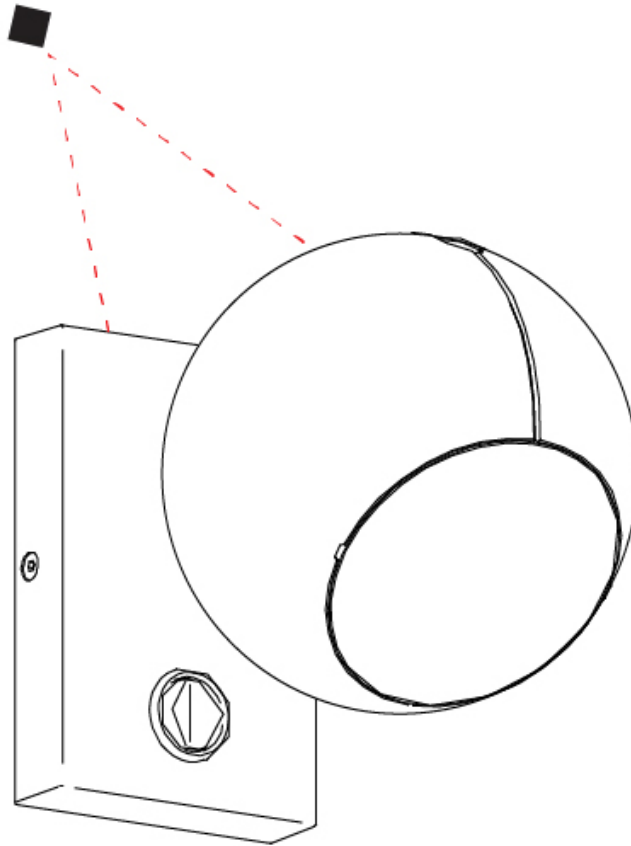

BO-LA SURFACE

D93211-

PROJECT _____

TYPE _____

SPECIFIER _____

QUANTITY _____

DATE _____

D