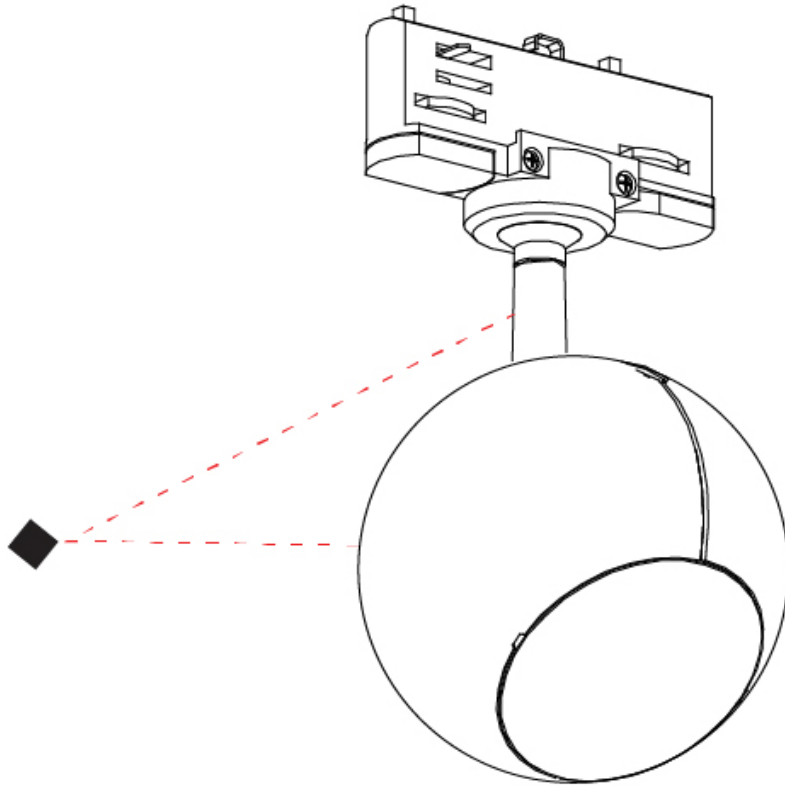

BO-LA TRACK

D96036-

PROJECT

TYPE

SPECIFIER

QUANTITY

DATE

D