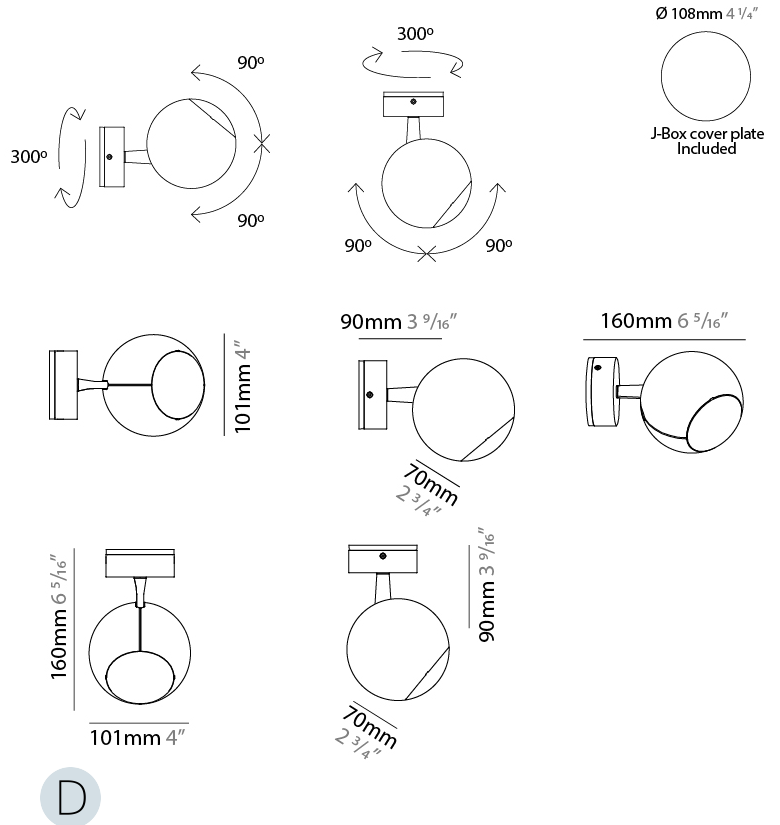

GENERAL

Series: Bo-La
 Brand: Milan
 Division: Design
 Mounting Type: Surface
 Subcategory: Spots

PHYSICAL

Shape: Sphere
 Diameter (mm): 101
 Diameter (in): 4
 Height (mm): 70
 Height (in): 2 ¾
 Max. Overall Height (mm): 160
 Max. Overall Height (in): 6 ⅝
 Light Distribution: Adjustable / Direct
 Diffuser: Polycarbonate - Clear
 Fixture Finish: WHI / BLK / SGD / BNI / SCO
 Fixture Material: Aluminum

OPTICAL

Optic°: 40
 Adjustability: Rotational 300°; Tilt 90°

RATINGS AND CERTIFICATIONS

Certified By: Certified for North American Standards
 IP rating: IP20

BO-LA SURFACE

D92209-

PROJECT _____

TYPE _____

GENERAL

Series: Bo-La _____
 Brand: Milan _____
 Division: Design _____
 Mounting Type: Surface _____
 Mounting Location: Wall _____
 Subcategory: On/Off Switch _____

PHYSICAL

Shape: Sphere _____
 Diameter (mm): 101 _____
 Diameter (in): 4 _____
 Height (mm): 100 _____
 Height (in): 3 ¹⁵/₁₆ _____
 Extension (mm): 148 _____
 Extension (in): 5 ¹³/₁₆ _____
 Light Distribution: Adjustable / Direct _____
 Diffuser: Injected Polycarbonate - Clear _____
 Fixture Finish: WHI / BLK / BNI / SCO _____
 Fixture Material: Aluminum _____

GENERAL

Series: Bo-La
 Brand: Milan
 Division: Design
 Mounting Type: Track
 Mounting Location: Ceiling
 Subcategory: Spots

PHYSICAL

Shape: Sphere
 Diameter (mm): 101
 Diameter (in): 4
 Max. Overall Height (mm): 154
 Max. Overall Height (in): 6 1/16
 Light Distribution: Adjustable / Direct
 Diffuser: Polycarbonate
 Fixture Finish: WHI / BLK / BNI / SCO
 Fixture Material: Aluminum