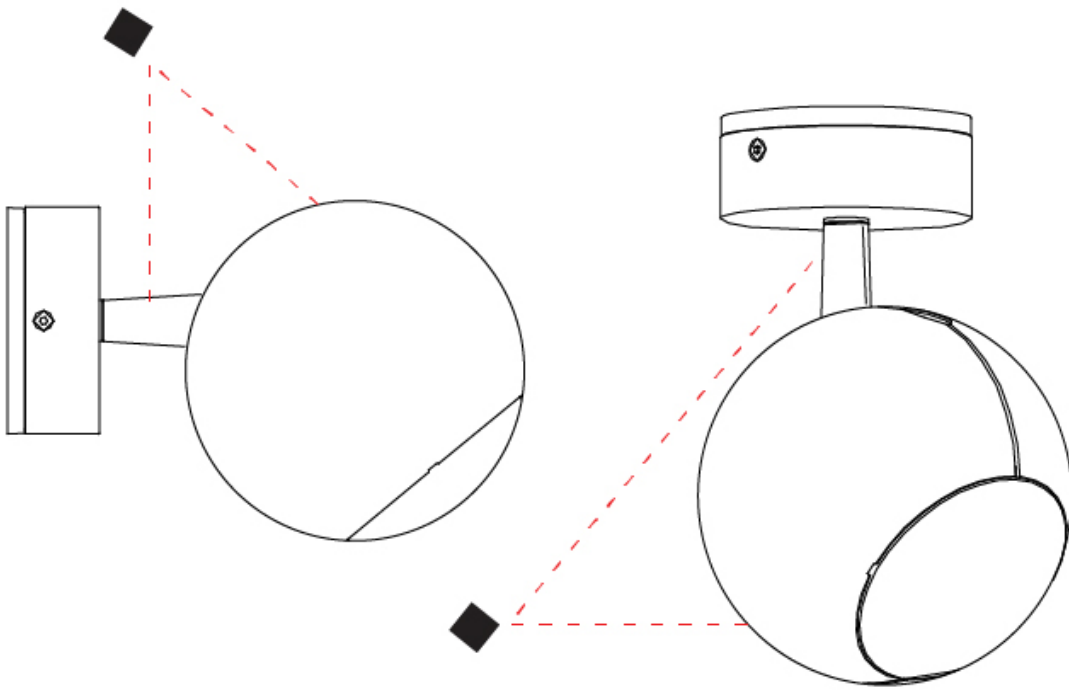

BO-LA SURFACE

D92209-

PROJECT _____

TYPE _____

SPECIFIER _____

QUANTITY _____

DATE _____

D