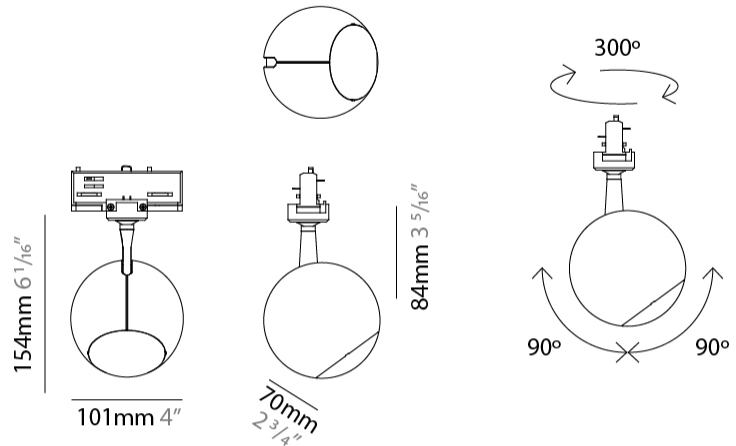

PROJECT	_____
TYPE	_____
SPECIFIER	_____
QUANTITY	_____
DATE	_____

BO-LA TRACK

D96036-

base number   Finish
Options

1. To build a product code in our configurator select the specify button on the base model # product page
2. To build a manual product code on this datasheet choose from the options listed below in blue font and add the suffix to the base model #

GENERAL

Series: Bo-La
Brand: Milan
Division: Design
Mounting Type: Track
Mounting Location: Ceiling
Subcategory: Spots

PHYSICAL

Shape: Sphere
Diameter (mm): 101
Diameter (in): 4
Max. Overall Height (mm): 154
Max. Overall Height (in): 6 1/16
Light Distribution: Adjustable / Direct
Diffuser: Polycarbonate
Fixture Finish: WHI / BLK / BNI / SCO
Fixture Material: Aluminum

ELECTRICAL

Number of Lamps: 1
Lamp Type: LED
Input Wattage (W): 11
Dimming: Electronic Low Voltage Dimming
Input Voltage (V): 120Vac Direct Line

LED

Number of LEDs: 1
Color Temperature (°K): 3000
Max. Delivered Lumen (lm): 845
CRI: >80 CRI

OPTICAL

RATINGS AND CERTIFICATIONS

Certified By: Certified for North American Standards
IP rating: IP20